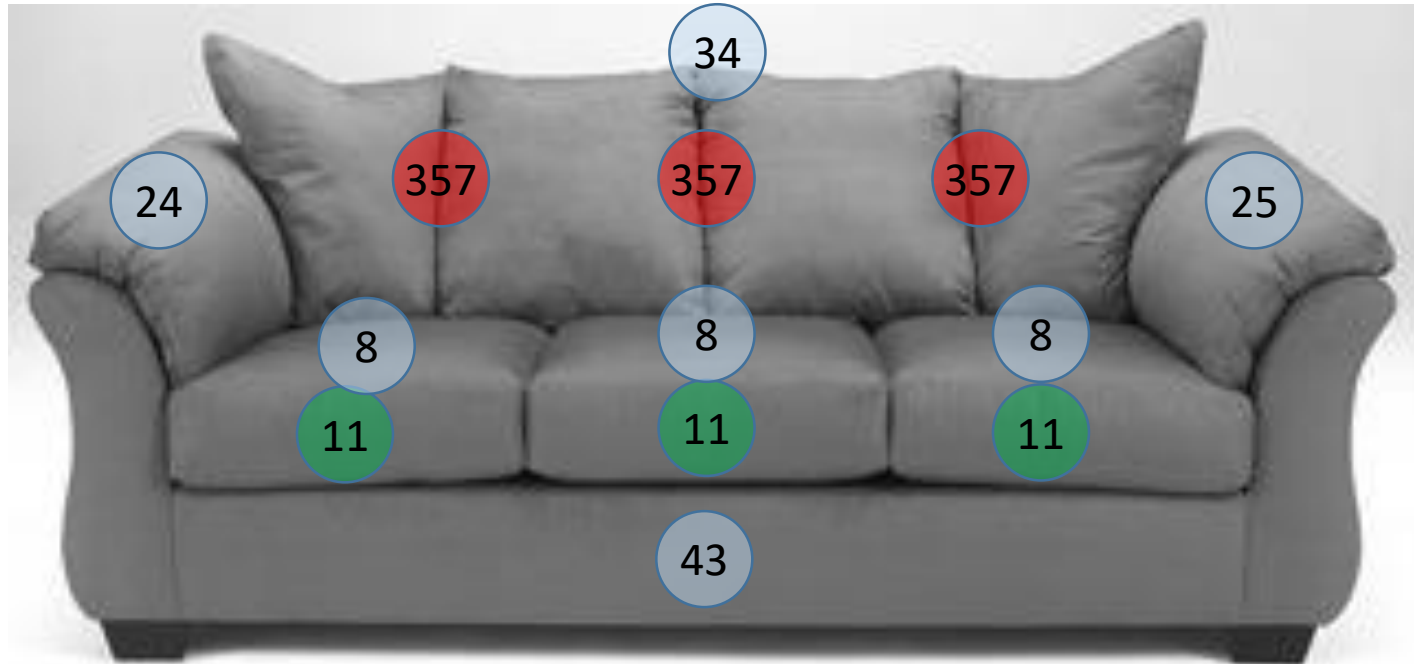

750-00-01-02-04-05-06-07-08-09-36

Call Out	Description
●	Blown Fiber
●	Cushion Chaise Pad - top Pad
●	Cushion Foam
●	KD Component
●	Cover

For more RPs' information, please see the following page.